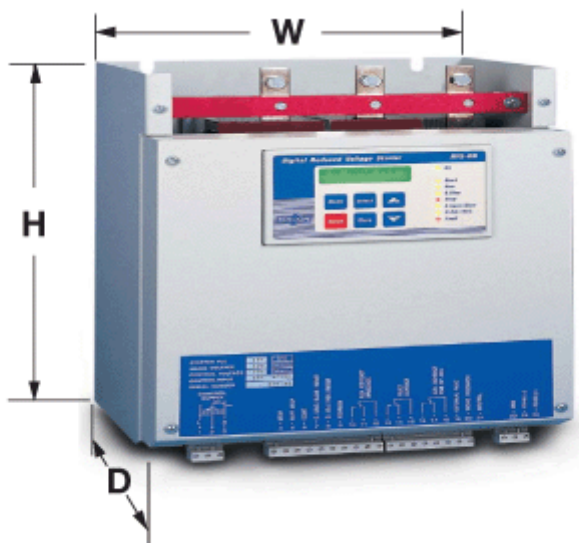

Data Sheet

Article number: 761541400

Description: Softstarter RVS-DN 1400
800kW 1400A 3x400V IP00 Digital

Measures

D	= 370.0
Description	= Size E
H	= 1100.0
W	= 723.0
Weight	= 178.00